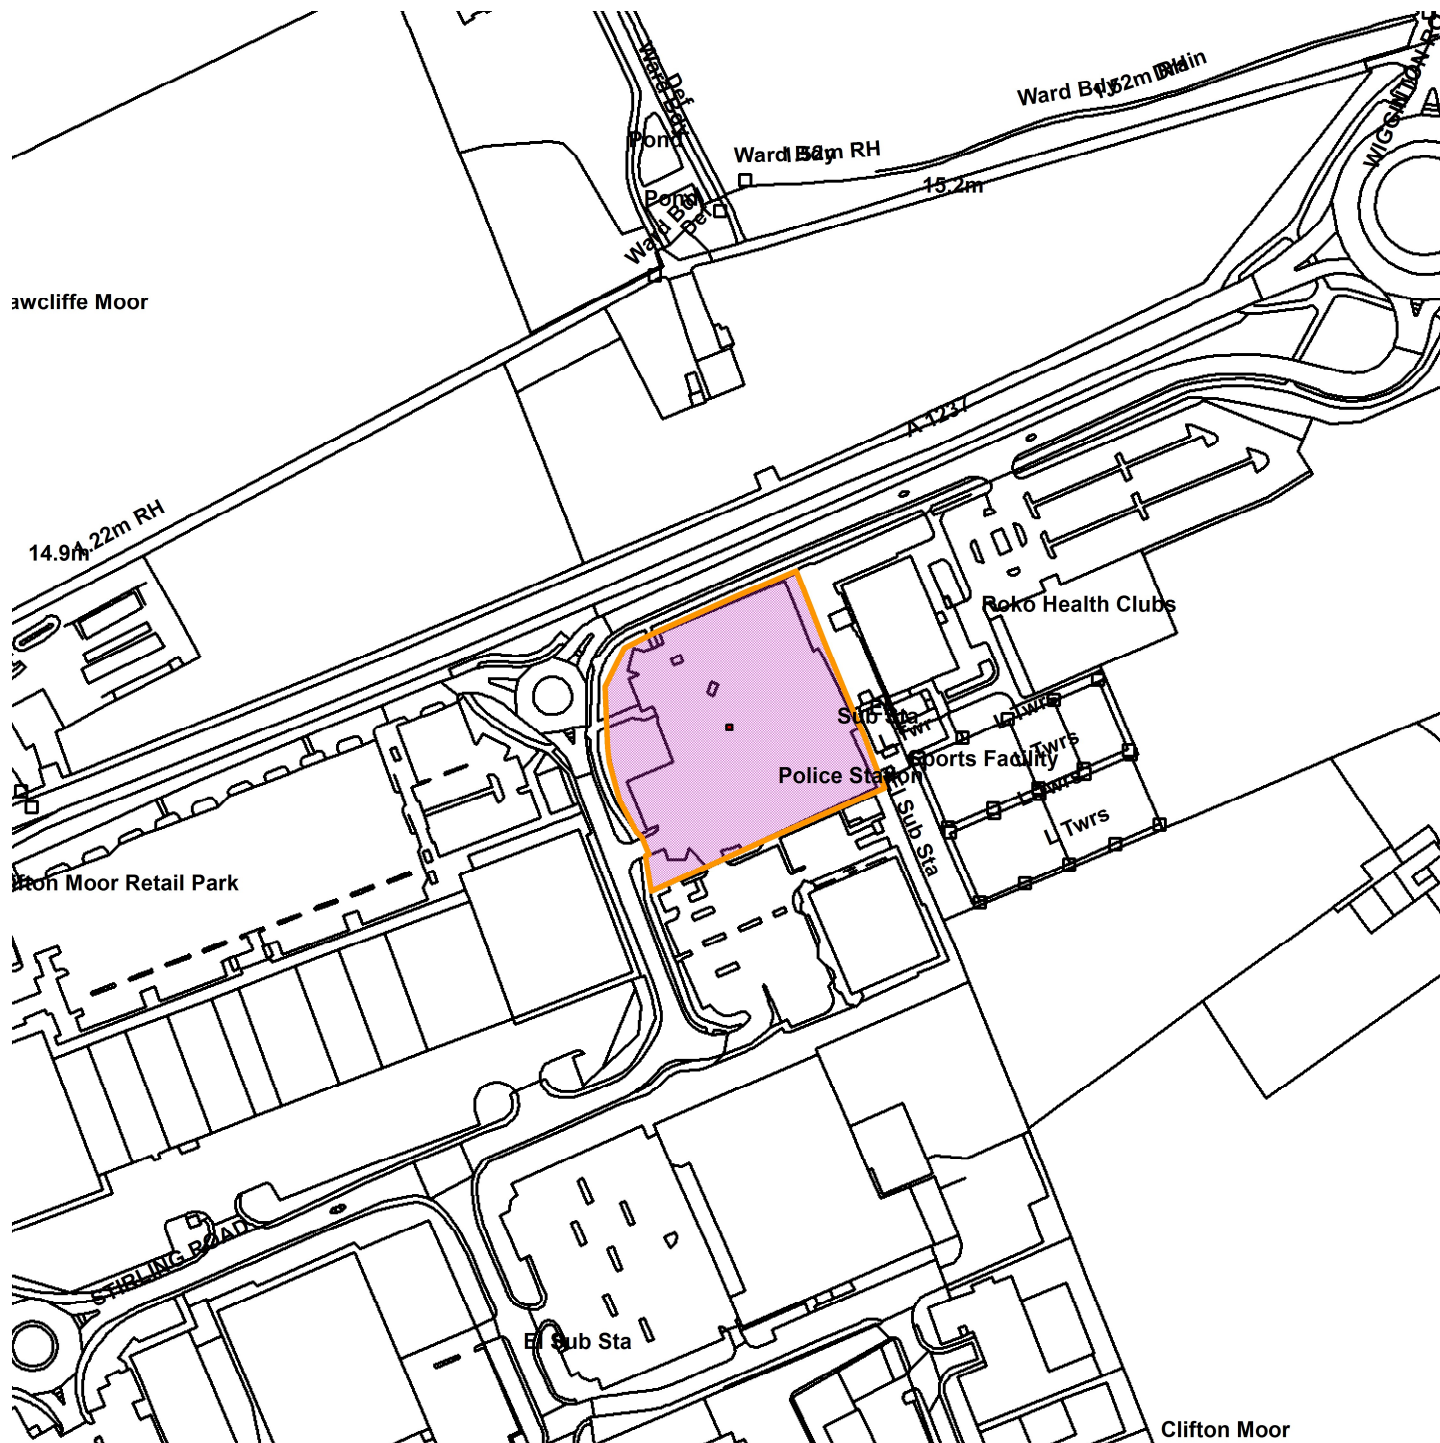

Former B And M Stores Site, Stirling Road, York

21/02220/FULM

GIS by ESRI (UK)

Scale : 1:3083

Reproduced from the Ordnance Survey map with the permission of the Controller of Her Majesty's Stationery Office © Crown Copyright 2000.

Unauthorised reproduction infringes Crown Copyright and may lead to prosecution or civil proceedings.

Produced using ESRI (UK)'s MapExplorer 2.0 - <http://www.esriuk.com>

Organisation	City of York Council
Department	Directorate of Place
Comments	Site Location Plan
Date	01 April 2022
SLA Number	